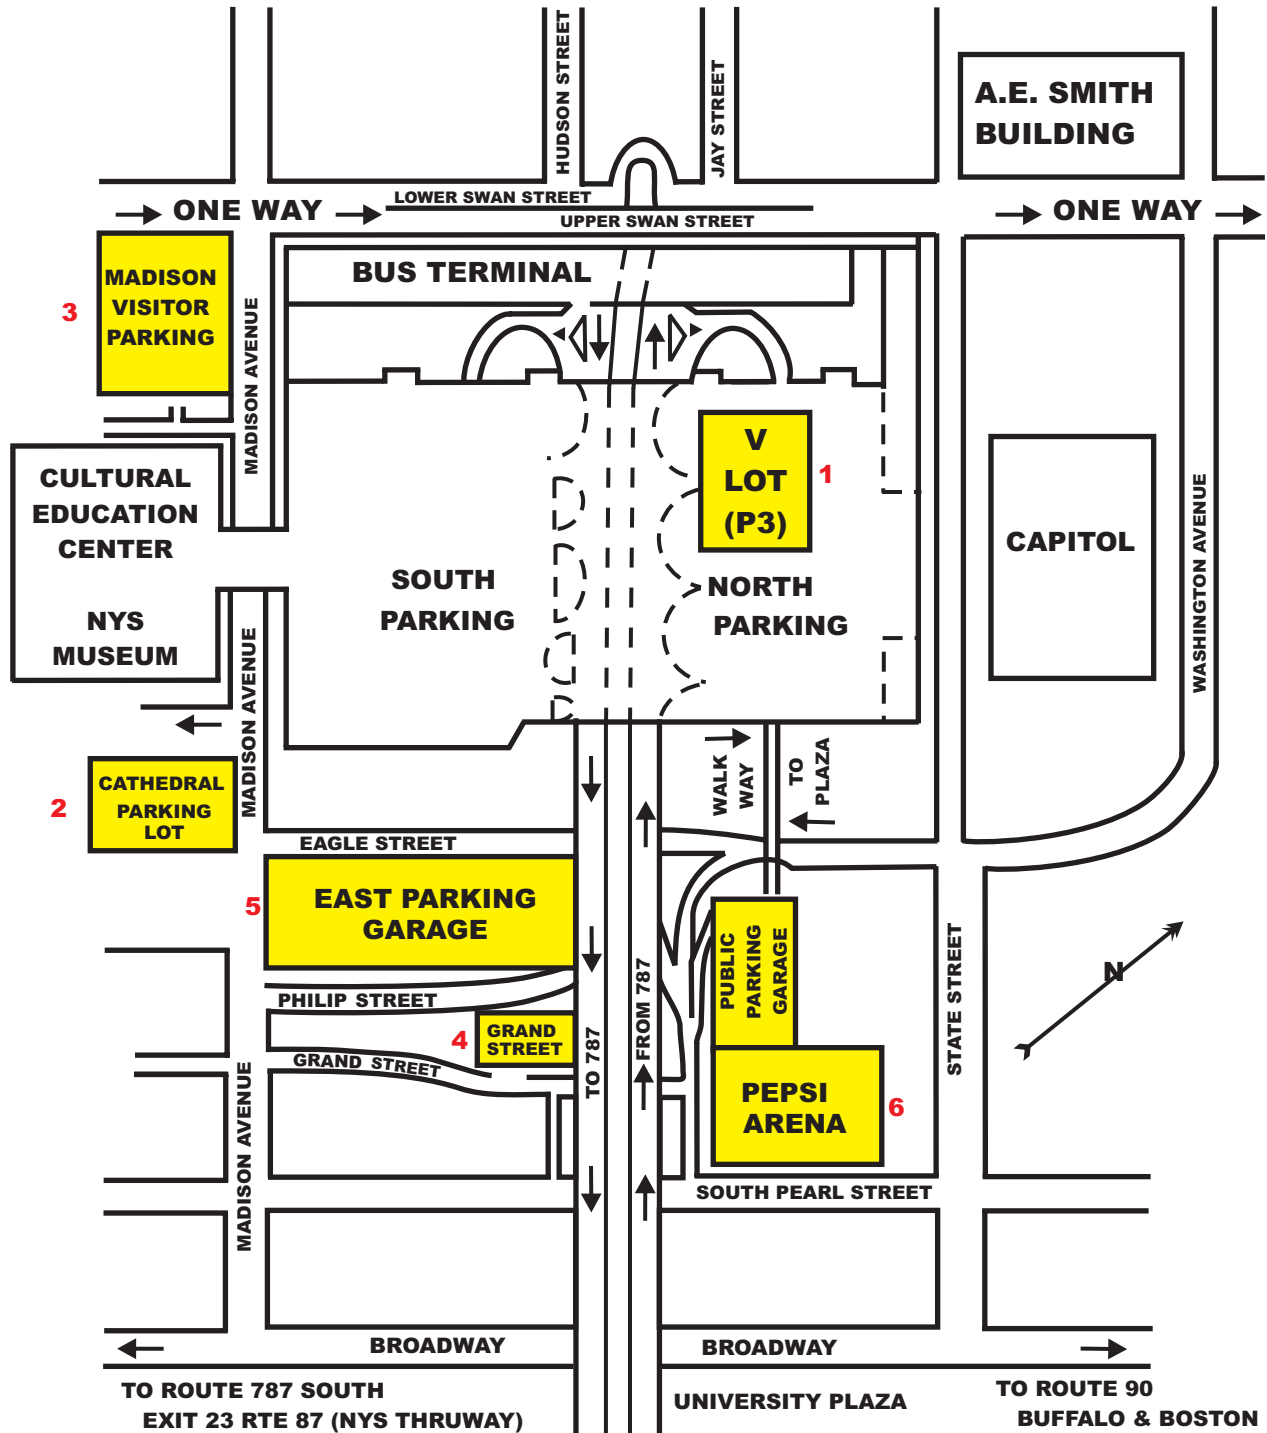

# AVAILABLE VISITOR PARKING EVENINGS AND WEEKENDS

For further information go to [www.ogs.state.ny.us/BU/BA/Parking/Visitor/](http://www.ogs.state.ny.us/BU/BA/Parking/Visitor/)

1. V Lot (P3 North Area) - Empire State Plaza Underground Parking Level 3
2. Cathedral Parking Lot - Madison Avenue east of Cultural Education Center
3. Madison Visitor Lot - Madison Avenue west of Cultural Education Center
4. Grand Street Surface Lot - Grand Street, northeast side of ESP East Parking Garage
5. East Parking Garage - Corner Eagle and Madison, east bound south mall arterial.

#### **Privately Owned Public Parking Facilities**

6. Pepsi Arena Parking Garage - Access from South Pearl Street ramp to Empire State Plaza